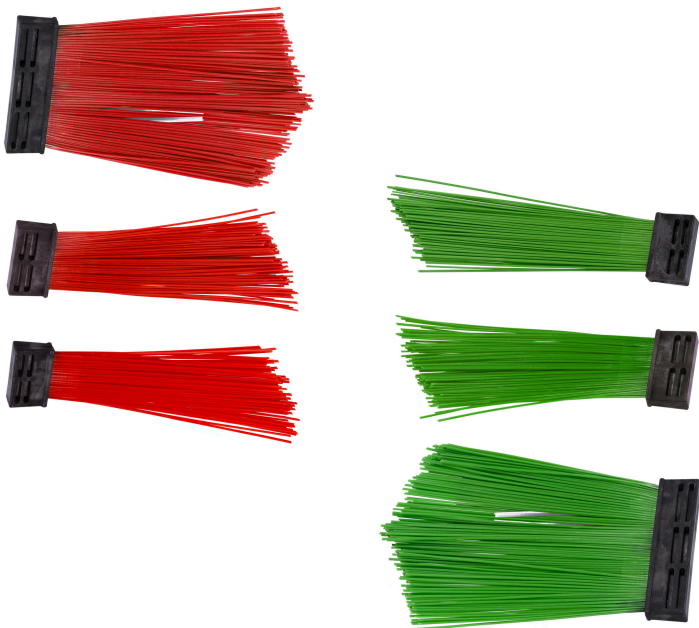

Drill Brushes

DESIGNED FOR EFFECTIVE CLEANING AND SURFACE PREPARATION, ROLLOX DRILL BRUSHES OFFER RELIABLE PERFORMANCE FOR BOTH INDUSTRIAL AND HOUSEHOLD USE.

- Core: Durable plastic base compatible with standard drill attachments
- Bristle material: PP — tough, flexible, and resistant to deformation
- Sizes & types: Various diameters and shapes available for different cleaning needs
- Application: Suitable for metal, wood, concrete, machinery, and general maintenance use

- Core material: Galvanized steel strip or PBT
- Bristle material: Durable plastic bristles — tough, resilient, and resistant to wear
- Shape options: Flat or convoluted
- Size range: Inner diameter 76–495 mm, outer diameter customizable
- Compatibility: Suitable for sweepers such as Schmidt, Boschung, Weihai Guangtai, and other major brands

Sweeping Brushes

DESIGNED FOR STREET, FARM, AND INDUSTRIAL CLEANING, ROLLOX SWEEPING BRUSHES PROVIDE DURABLE PERFORMANCE AND CONSISTENT RESULTS EVEN IN DEMANDING ENVIRONMENTS.

- Core material: PBT or galvanized steel
- Bristle material: Durable plastic bristles — strong, flexible, and wear-resistant
- Sizes & shapes: Available in various diameters and thicknesses (100–700 mm) to fit different sweepers
- Compatibility: Suitable for Bobcat, CAT, Case, Dulevo, Johnston, and other sweeping machines