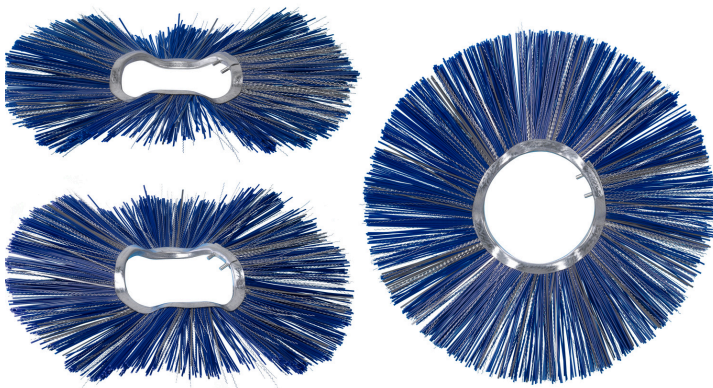

Drill Brushes

DESIGNED FOR EFFECTIVE CLEANING AND SURFACE PREPARATION, ROLLOX DRILL BRUSHES OFFER RELIABLE PERFORMANCE FOR BOTH INDUSTRIAL AND HOUSEHOLD USE.

- Core: Durable plastic base compatible with standard drill attachments
- Bristle material: PP — tough, flexible, and resistant to deformation
- Sizes & types: Various diameters and shapes available for different cleaning needs
- Application: Suitable for metal, wood, concrete, machinery, and general maintenance use

◆ PROCLEAN SERIES

◆ PRECISION SERIES

◆ SOFTEDGE SERIES

◆ TOUGHMAX SERIES

Snow Brushes

ENGINEERED FOR HEAVY-DUTY SNOW AND ICE REMOVAL, ROLLOX SNOW BRUSHES DELIVER RELIABLE PERFORMANCE AND LONG-LASTING DURABILITY IN HARSH WINTER CONDITIONS.

- Core material: Galvanized steel strip or PBT
- Bristle material: Durable plastic bristles — tough, resilient, and resistant to wear
- Shape options: Flat or convoluted
- Size range: Inner diameter 76–495 mm, outer diameter customizable
- Compatibility: Suitable for sweepers such as Schmidt, Boschung, Weihai Guangtai, and other major brands

Sweeping Brushes

DESIGNED FOR STREET, FARM, AND INDUSTRIAL CLEANING, ROLLOX SWEEPING BRUSHES PROVIDE DURABLE PERFORMANCE AND CONSISTENT RESULTS EVEN IN DEMANDING ENVIRONMENTS.

- Core material: PBT or galvanized steel
- Bristle material: Durable plastic bristles — strong, flexible, and wear-resistant
- Sizes & shapes: Available in various diameters and thicknesses (100–700 mm) to fit different sweepers
- Compatibility: Suitable for Bobcat, CAT, Case, Dulevo, Johnston, and other sweeping machines