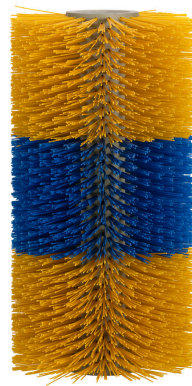

Cow Brushes

DESIGNED FOR LIVESTOCK COMFORT AND HYGIENE, ROLLOX COW BRUSHES KEEP ANIMALS CLEANER, HEALTHIER, AND MORE PRODUCTIVE.

- Inner core: Reinforced polypropylene for maximum durability
- Bristle material: PP or PBT — both resistant to wear and deformation
- Sizes and mounting types: Fully customizable
- Application: Suitable for cows, buffaloes, and other livestock

RB-C01 STANDARD COW BRUSH

RB-C02 SLIM COW BRUSH

RB-C04 ECO COW BRUSH

RB-C05 DENSE CYLINDER BRUSH

RB-C03 DOUBLE-CURVE COW BRUSH

RB-C08 MID-BAND COW BRUSH

RB-C06 SPLIT COW BRUSH

RB-C07 SPLIT ECO BRUSH

Drill Brushes

DESIGNED FOR EFFECTIVE CLEANING AND SURFACE PREPARATION, ROLLOX DRILL BRUSHES OFFER RELIABLE PERFORMANCE FOR BOTH INDUSTRIAL AND HOUSEHOLD USE.

- Core: Durable plastic base compatible with standard drill attachments
- Bristle material: PP — tough, flexible, and resistant to deformation
- Sizes & types: Various diameters and shapes available for different cleaning needs
- Application: Suitable for metal, wood, concrete, machinery, and general maintenance use