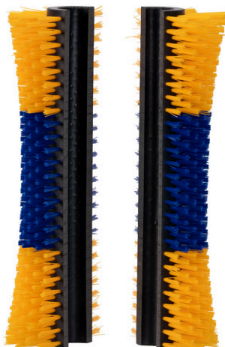

Cow Brushes

DESIGNED FOR LIVESTOCK COMFORT AND HYGIENE, ROLLOX COW BRUSHES KEEP ANIMALS CLEANER, HEALTHIER, AND MORE PRODUCTIVE.

- Inner core: Reinforced polypropylene for maximum durability
- Bristle material: PP or PBT — both resistant to wear and deformation
- Sizes and mounting types: Fully customizable
- Application: Suitable for cows, buffaloes, and other livestock

RB-C01 STANDARD COW BRUSH

RB-C02 SLIM COW BRUSH

RB-C04 ECO COW BRUSH

RB-C05 DENSE CYLINDER BRUSH

RB-C03 DOUBLE-CURVE COW BRUSH

RB-C08 MID-BAND COW BRUSH

RB-C06 SPLIT COW BRUSH

RB-C07 SPLIT ECO BRUSH

Drill Brushes

DESIGNED FOR EFFECTIVE CLEANING AND SURFACE PREPARATION, ROLLOX DRILL BRUSHES OFFER RELIABLE PERFORMANCE FOR BOTH INDUSTRIAL AND HOUSEHOLD USE.

- Core: Durable plastic base compatible with standard drill attachments
- Bristle material: PP — tough, flexible, and resistant to deformation
- Sizes & types: Various diameters and shapes available for different cleaning needs
- Application: Suitable for metal, wood, concrete, machinery, and general maintenance use

Sweeping Brushes

DESIGNED FOR STREET, FARM, AND INDUSTRIAL CLEANING, ROLLOX SWEEPING BRUSHES PROVIDE DURABLE PERFORMANCE AND CONSISTENT RESULTS EVEN IN DEMANDING ENVIRONMENTS.

- Core material: PBT or galvanized steel
- Bristle material: Durable plastic bristles — strong, flexible, and wear-resistant
- Sizes & shapes: Available in various diameters and thicknesses (100–700 mm) to fit different sweepers
- Compatibility: Suitable for Bobcat, CAT, Case, Dulevo, Johnston, and other sweeping machines