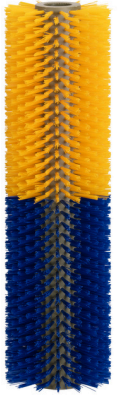

From cow grooming to street sweeping, snow removal, and drill cleaning, our products are crafted to meet the demands of diverse working environments.

Our Product Range

- Cow Brushes – promoting livestock comfort, hygiene, and productivity.
- Road Sweeping Brushes – durable solutions for streets, farms, and industrial yards.
- Snow Brushes – reliable performance for clearing snow and maintaining safety.
- Drill Brushes – efficient tools for thorough cleaning and surface preparation.

Cow Brushes

DESIGNED FOR LIVESTOCK COMFORT AND HYGIENE, ROLLOX COW BRUSHES KEEP ANIMALS CLEANER, HEALTHIER, AND MORE PRODUCTIVE.

- Inner core: Reinforced polypropylene for maximum durability
- Bristle material: PP or PBT — both resistant to wear and deformation
- Sizes and mounting types: Fully customizable
- Application: Suitable for cows, buffaloes, and other livestock

RB-C01 STANDARD COW BRUSH

RB-C02 SLIM COW BRUSH

RB-C04 ECO COW BRUSH

RB-C05 DENSE CYLINDER BRUSH

RB-C03 DOUBLE-CURVE COW BRUSH

RB-C08 MID-BAND COW BRUSH

RB-C06 SPLIT COW BRUSH

RB-C07 SPLIT ECO BRUSH